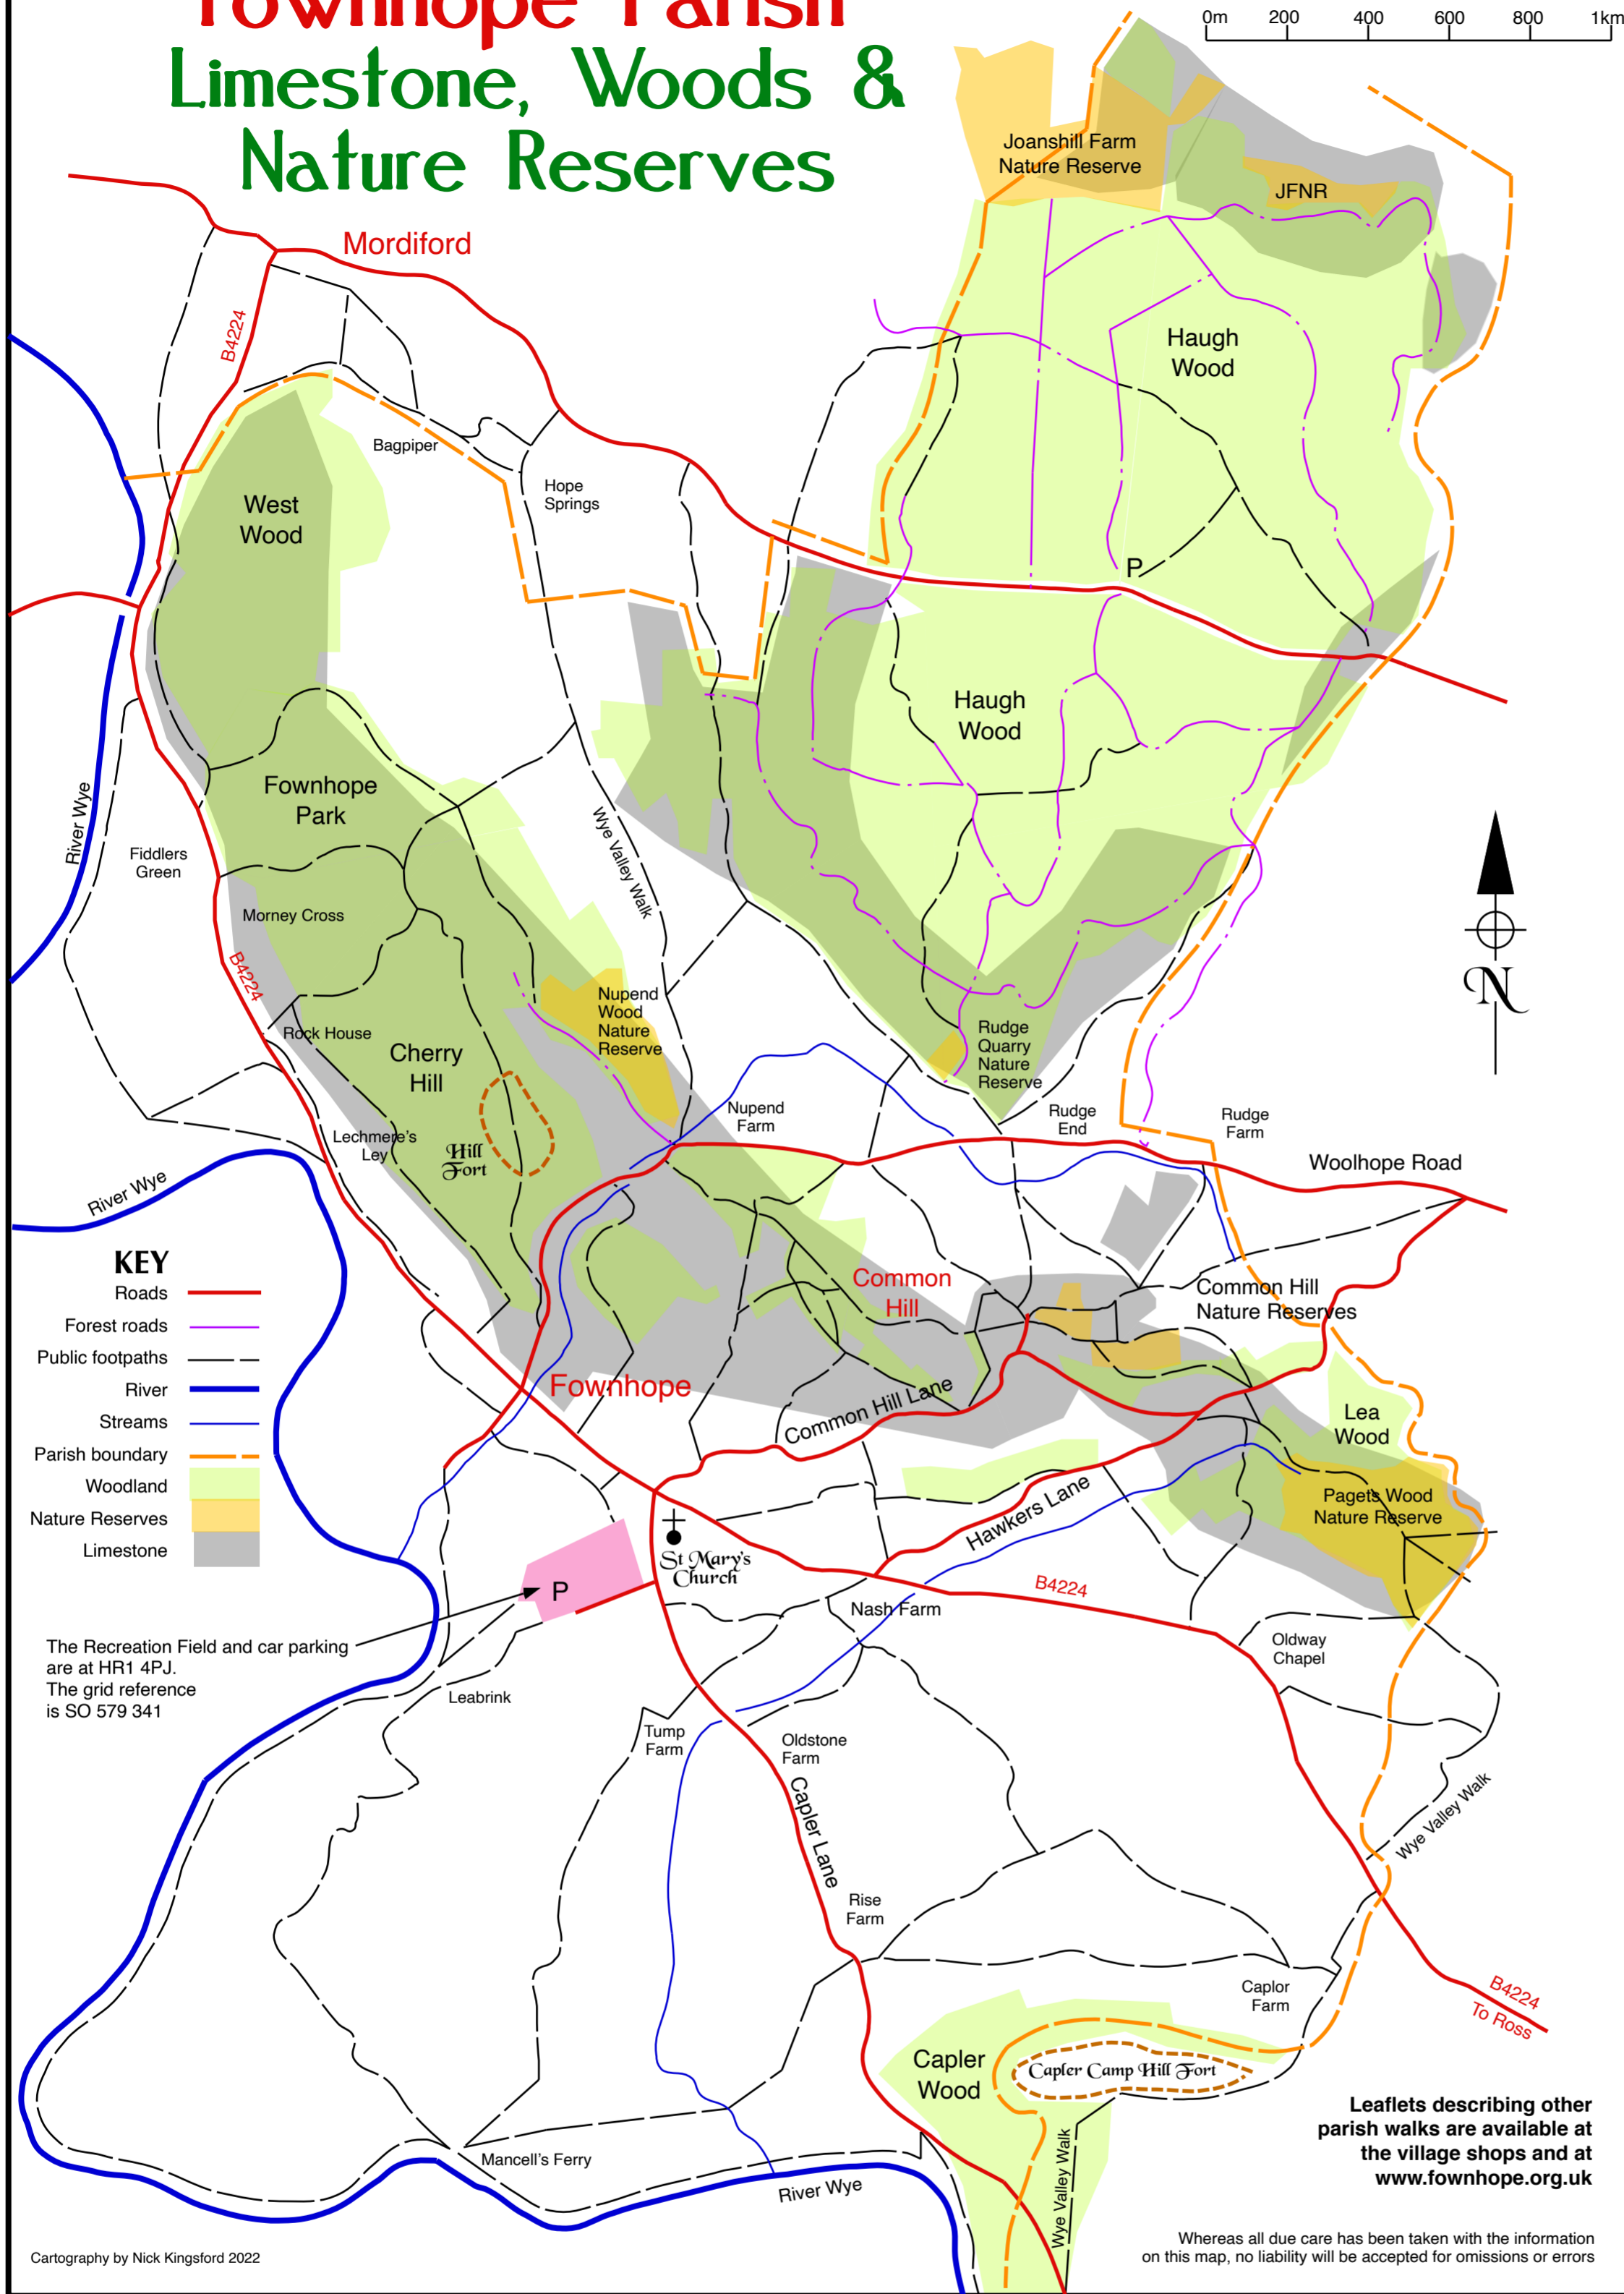

# Fownhope Parish

## Limestone, Woods & Nature Reserves

Scale 1:21,000 (1mm = 21M)

0m 200 400 600 800 1km

Leaflets describing other parish walks are available at the village shops and at [www.fownhope.org.uk](http://www.fownhope.org.uk)